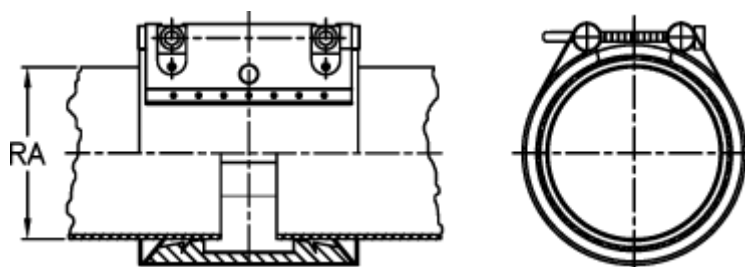

Article number: 025748600193

Description: Norma Connect pipe coupling
GRIP E W5 Ø=193,0 NBR, 10 bar

Measures

Note = Kontakt os for yderligere informationer.

RA = 193